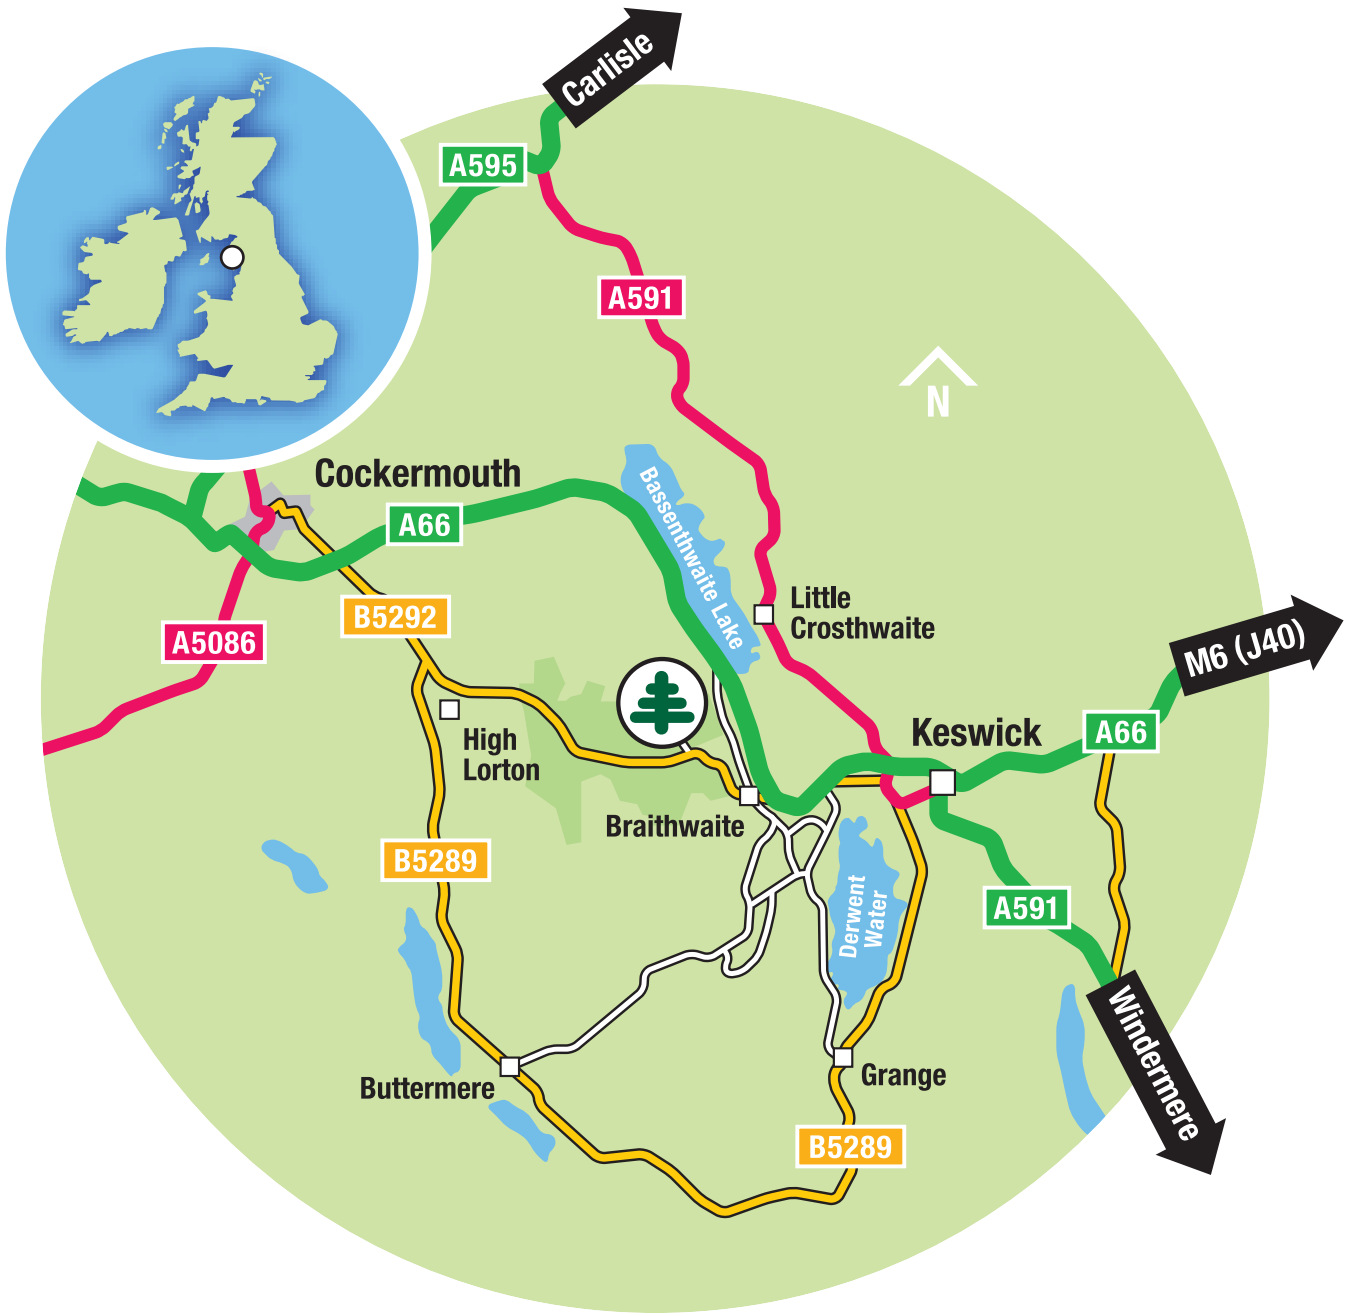

Directions to Whinlatter, Braithwaite, Keswick, Cumbria

From Keswick, take the A66 west towards Cockermouth. At Braithwaite turn west onto the B5292 for Lorton. Follow the Visitor Centre Sign Posts.

10 miles (approx)